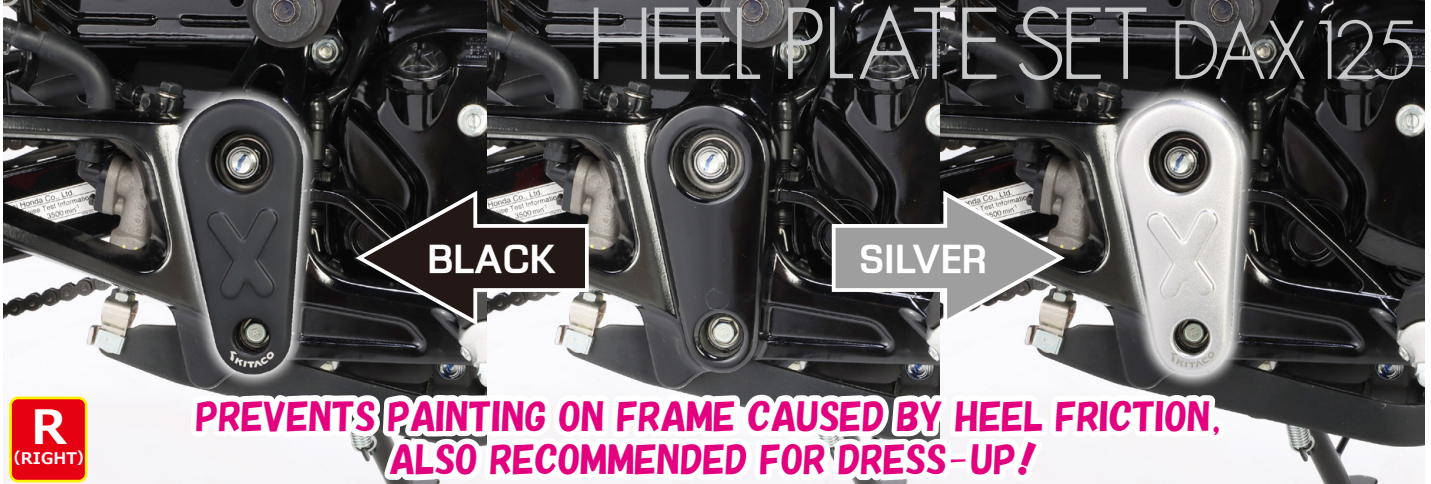

BODY RELATED PARTS

R
 (RIGHT)

**PREVENTS PAINTING ON FRAME CAUSED BY HEEL FRICTION,
 ALSO RECOMMENDED FOR DRESS-UP!**

L
 (LEFT)

HEEL PLATE SET

APPLICATION DAX 125 (JB04/JB06)

NOTE

- ALUMINIUM ● BLACK · SILVER ALUMITE FINISH
- ATTACHES WITH BOTH-SIDED TAPE ● SOLD IN PAIRS

COLOR	CODE	PRICE
BLACK	516-1320850	¥4,200
SILVER	516-1320860	

With sandblasting treatment and anodized.
 Prevents painting on frame caused by heel friction, and also recommended for dress-up.

"KITACO" is laser printed.

Pressed embossed finish.

NOTE! CHECK BACK SIDE OF HEEL PLATE!

R (for right), L (for left) printed.
 Please check before attachment.