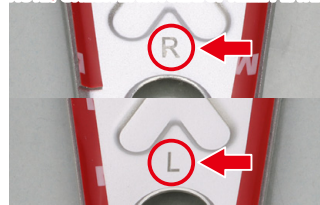

BODY RELATED PARTS

R
 (RIGHT)

**PREVENTS PAINTING ON FRAME CAUSED BY HEEL FRICTION,
 ALSO RECOMMENDED FOR DRESS-UP!**

L
 (LEFT)

HEEL PLATE SET

APPLICATION DAX 125 (JB04/JB06)

NOTE

- ALUMINIUM ● BLACK · SILVER ALUMITE FINISH
- ATTACHES WITH BOTH-SIDED TAPE ● SOLD IN PAIRS

COLOR	CODE	PRICE
BLACK	516-1320850	¥4,200
SILVER	516-1320860	

With sandblasting treatment and anodized.
 Prevents painting on frame caused by heel friction, and also recommended for dress-up.

"KITACO" is laser printed.

Pressed embossed finish.

NOTE! CHECK BACK SIDE OF HEEL PLATE!

R (for right), L (for left) printed.
 Please check before attachment.